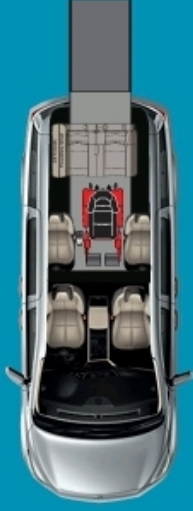

PASSENGER DESIGN

FAMILY DESIGN

## SPECS OF MODIFICATION

Entry Height	
Internal Height	
Internal Width	
Internal Length	
Space Between Seats	
Ramp Width	
Ramp Length	
Entry Ramp Max. Load	

Passenger	Family	Option
1500 mm	1500 mm	
1430 mm	1430 mm	1530 mm
	820mm	
1500 mm	2200 mm	
N/A	600 mm	
	800 mm	
	1400 mm	
	350 kg	

## OPTIONAL EXTRAS

Remote Controlled Auto Ramp System

Fiorella Wheelchair Winch System

Front Electric W/C Restraints  
\*Standard in passenger design

Rear Double Fold Down Seat

1530mm Internal height instead of 1430mm

Freedom Wheelchair Docking System

Self-Driver From Chair & Driving Controls

Front Passenger from Chair